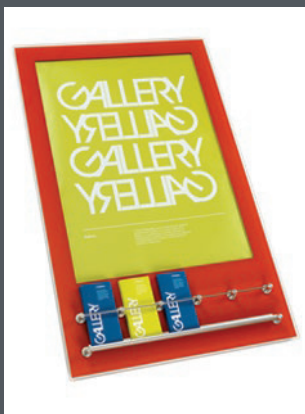

frameless

Frameless

Frameless is formed of an extruded aluminium back plate, a routed acrylic face and a mechanical fixing.

The aluminium extrusion is silver anodised. The acrylic comes in 5mm clear as standard and is a cast Perspex acrylic. Other acrylic thicknesses and colours are available by quotation. The fixing is a hex socket set screw. Frameless signs come with a suitable key.

Frameless is the ultimate in minimal signing products and is appropriate for both contemporary and traditional interiors. Frameless will work equally well in retail, hotel and leisure, office, museum, gallery, library, healthcare or education environments.

Frameless is the perfect solution for a wide range of signing and display requirements. Frameless can be used for door signs, mini directories, menu holders, poster displays, point of sales, exhibit label holders, fire plans, schedules, listings and temporary messages of any kind.

The hidden locking screw means the enclosure is secure and paper messages can be displayed with confidence.

BEDINGTON

Adele Simmons
HR Advisor

Room 301

Associated Products Include:

Chameleon

DSS 2.0

Footprint