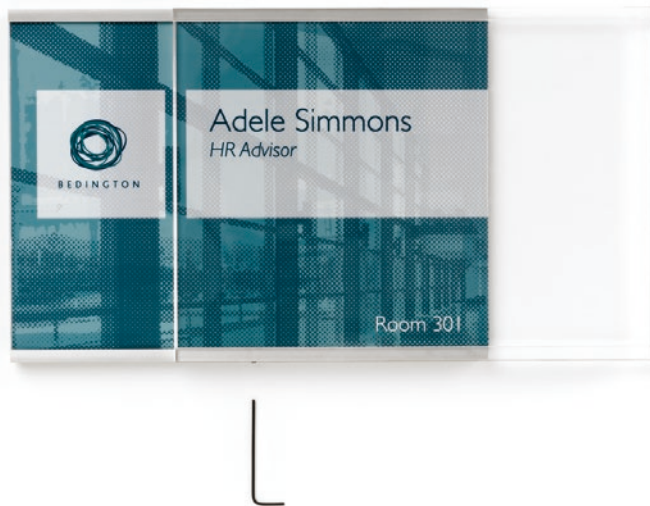

frameless

Frameless

Frameless is formed of an extruded aluminium back plate, a routed acrylic face and a mechanical fixing.

The aluminium extrusion is silver anodised. The acrylic comes in 5mm clear as standard and is a cast Perspex acrylic. Other acrylic thicknesses and colours are available by quotation. The fixing is a hex socket set screw. Frameless signs come with a suitable key.

Frameless is the ultimate in minimal signing products and is appropriate for both contemporary and traditional interiors. Frameless will work equally well in retail, hotel and leisure, office, museum, gallery, library, healthcare or education environments.

Frameless is the perfect solution for a wide range of signing and display requirements. Frameless can be used for door signs, mini directories, menu holders, poster displays, point of sales, exhibit label holders, fire plans, schedules, listings and temporary messages of any kind.

The hidden locking screw means the enclosure is secure and paper messages can be displayed with confidence.

BEDINGTON

Adele Simmons
HR Advisor

Room 301

Associated Products Include:

Chameleon

DSS 2.0

Footprint