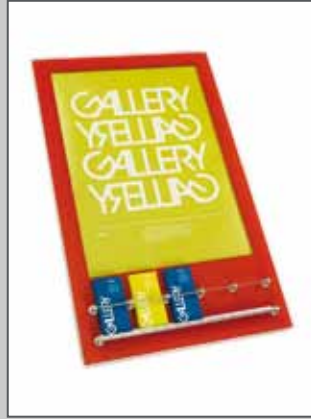

Frameless comes in standard A sizes, A7, A6, A5, A4 & A3 in either portrait or landscape format. Bespoke sizes are available by quotation.

Frameless has an enclosure depth of 1mm and can accommodate most weights of paper.

Frameless is the ultimate in minimal signing products and is appropriate for both contemporary and traditional interiors. Frameless will work equally well in retail, hotel and leisure, office, museum, gallery, library, healthcare or education environments.

Frameless is the perfect solution for a wide range of signing and display requirements. Frameless can be used for door signs, mini directories, menu holders, poster displays, point of sales, exhibit label holders, fire plans, schedules, listings and temporary messages of any kind.

The hidden locking screw means the enclosure is secure and paper messages can be displayed with confidence.

Associated Products Include:

DSSI2.0

Gallery

Footprint

Vertico

HB Modular Sign System

We reserve the right to change the specification at our discretion