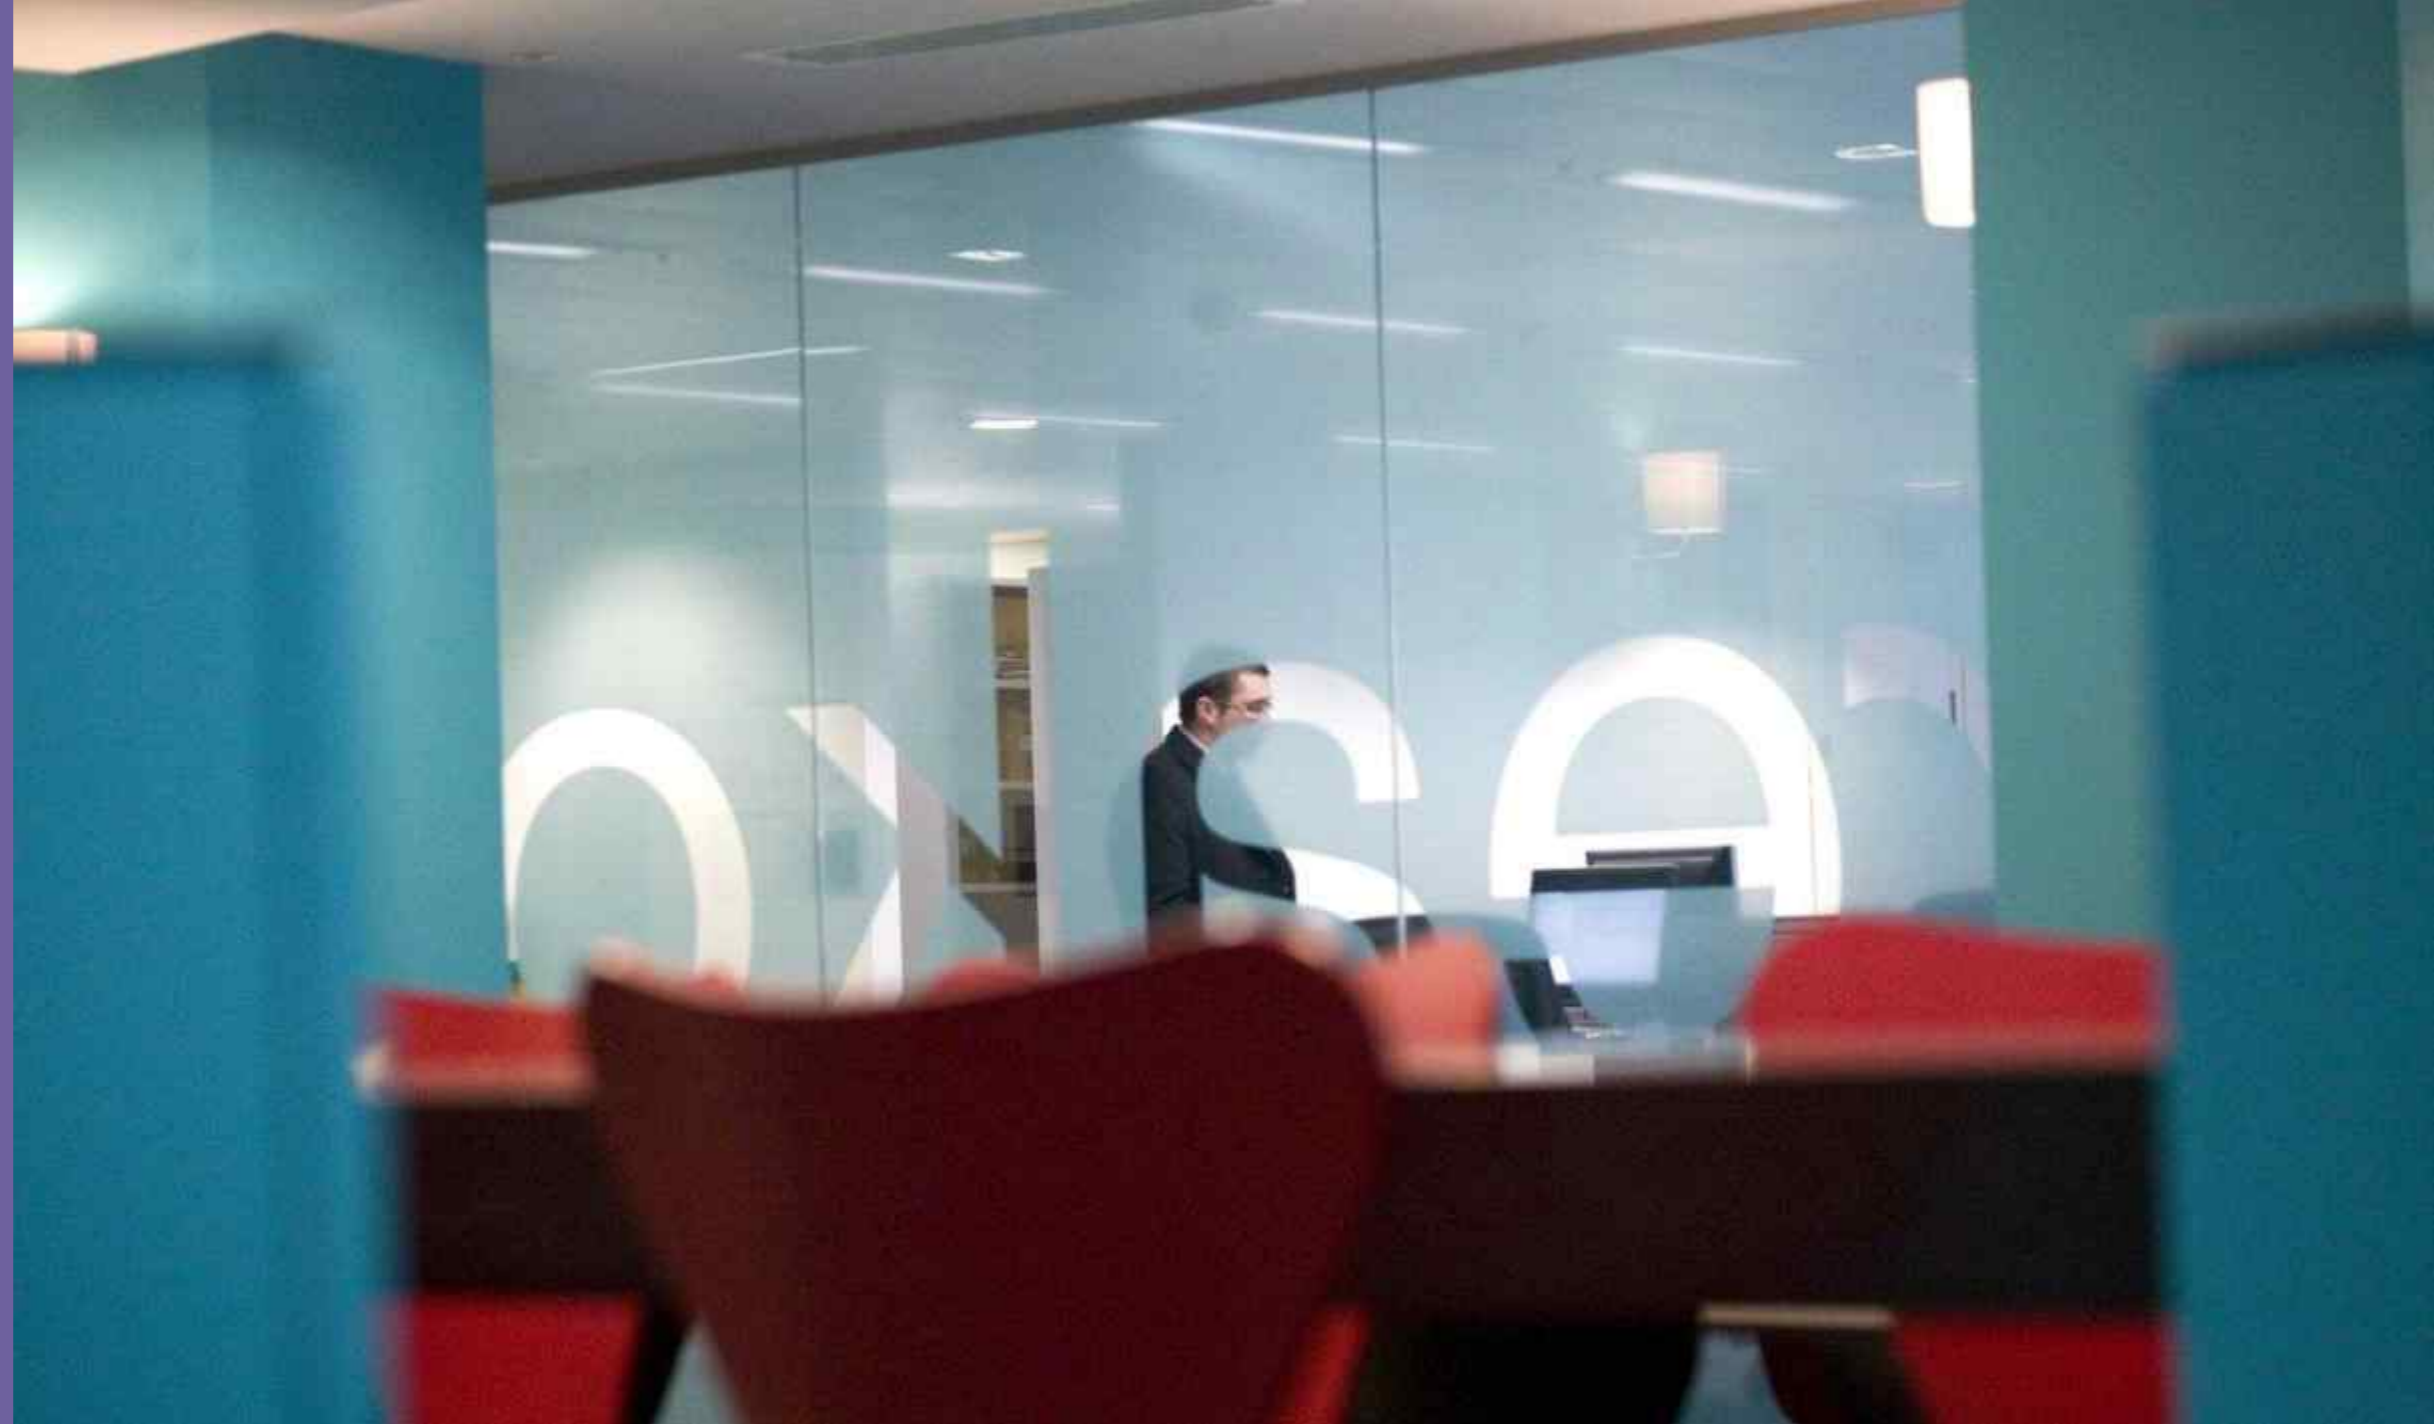

DTZ

125 Old Broad Street, London