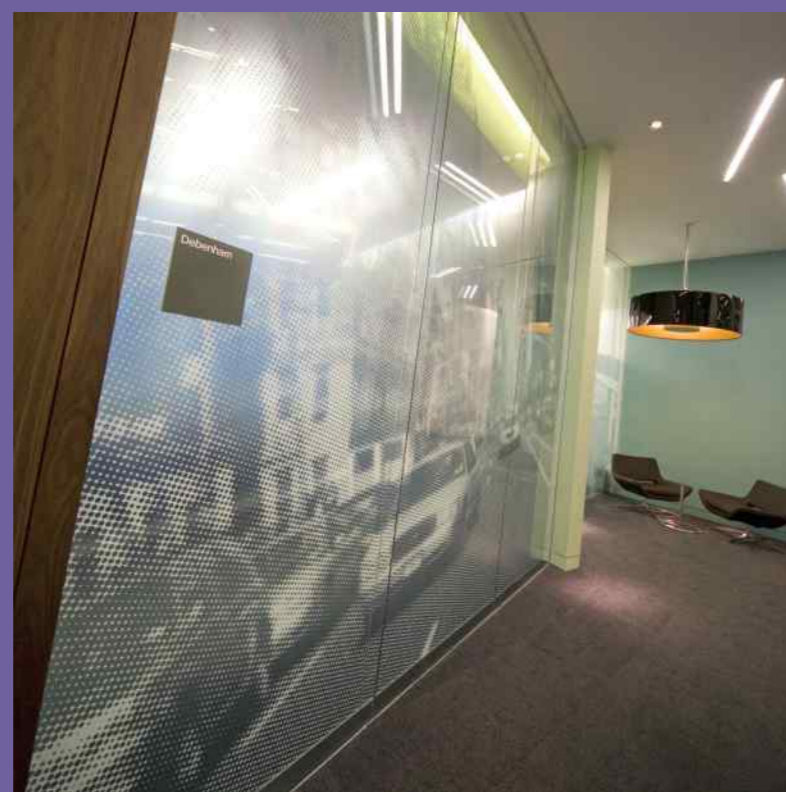

DTZ

125 Old Broad Street, London