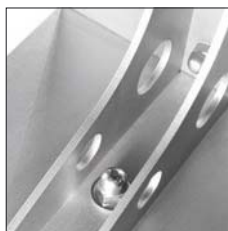

## zeta

designed by **stéphanie thromat**

250mm  
(9,84")

**zeta 212**  
w 700 x h 1200 x d 500mm  
w 27,56 x h 47,24 x d 19,69"

**zeta 218**  
w 700 x h 1800 x d 500mm  
w 27,56 x h 70,87 x d 19,69"

**zeta 225**  
w 700 x h 2500 x d 500mm  
w 27,56 x h 98,43 x d 19,69"